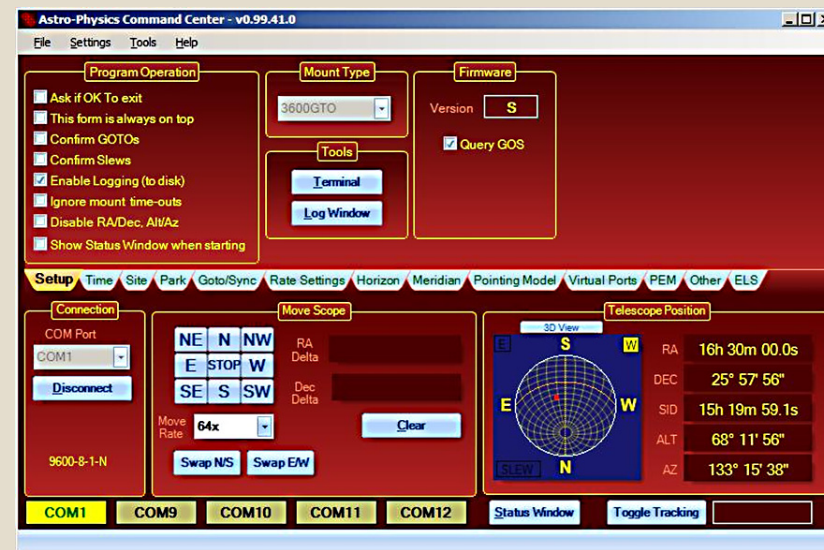

Control Options for Astro-Physics Mounts

APCC Features

- Full Control of all Available Mount Functions & Features
- Four Virtual Serial Ports
- 360° Fully Customizable Horizon Limits
- Customizable Meridian Limits for Both Pier Sides
- True Logical Meridian Delay & Advance
- Saveable GoTo Coordinates in Both R.A./Dec. & Alt./Az.
- Pointing Model with Both Pointing & Tracking Correction
- Editable 3-D Scope View Window
- Built-in Serial Command Terminal
- Full Logging & Customizable Real-time Log Window
- Specialized 3600GTO Controls for:
 - Limit/Home Switch System Functions
 - Precision Encoder System Functions

Astro-Physics Command Center

ASCOM AP V2 Driver

ASCOM AP V2 Driver

- Interface w/ASCOM Compliant Applications
- Actively Supported - Latest Standard
- Virtual Keypad to Control Mount Functions
- Can Convert Sync to Recalibrate
- Acts as Hub - No Need for POTH
- Multiple Observing Locations
- Provides Meridian Delay Feature
- Allows Custom R.A./Dec. Tracking Rates
- Comprehensive Logging